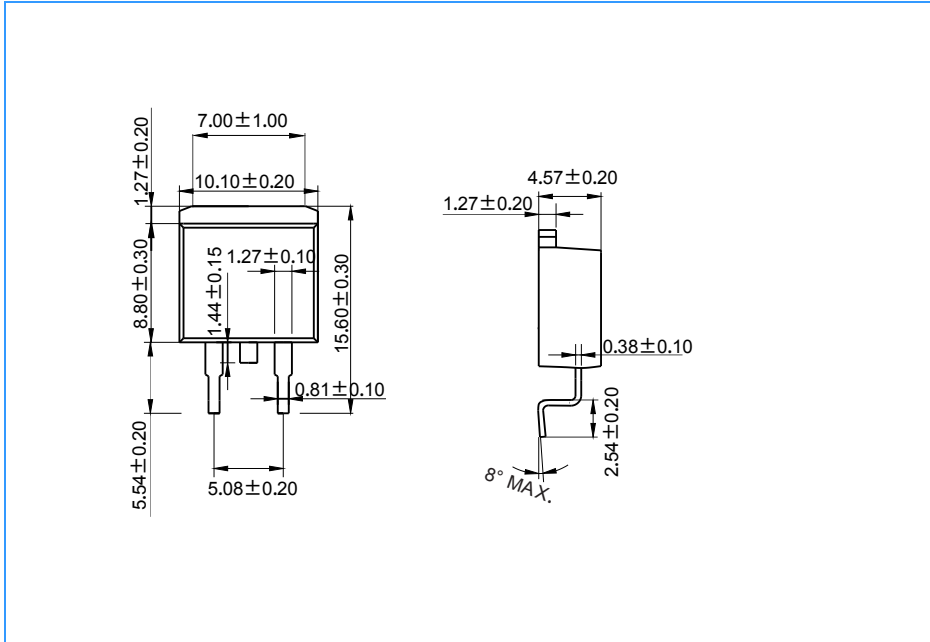

## Package Outline Dimensions (unit: mm)

## Mounting Pad Layout (unit: mm)

## Packing Information

Package	Shipping Quantity
TO-263	50 pcs / Tube or 800 pcs / Tape & Reel