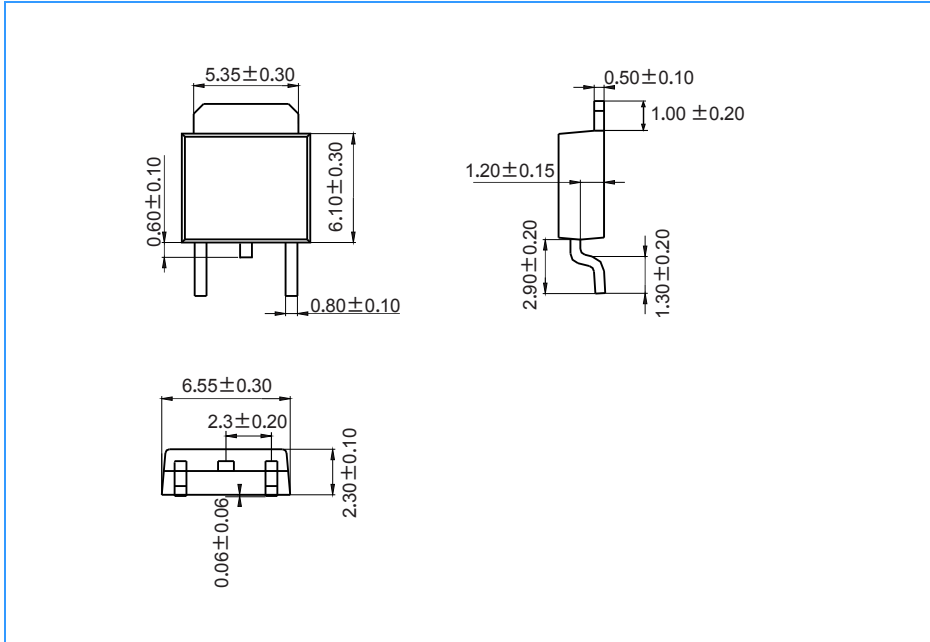

Package

TO-252

Package Outline Dimensions (unit: mm)

Mounting Pad Layout (unit: mm)

Packing Information

Package	Shipping Quantity
TO-252	80 pcs / Tube or 2500 pcs / Tape & Reel