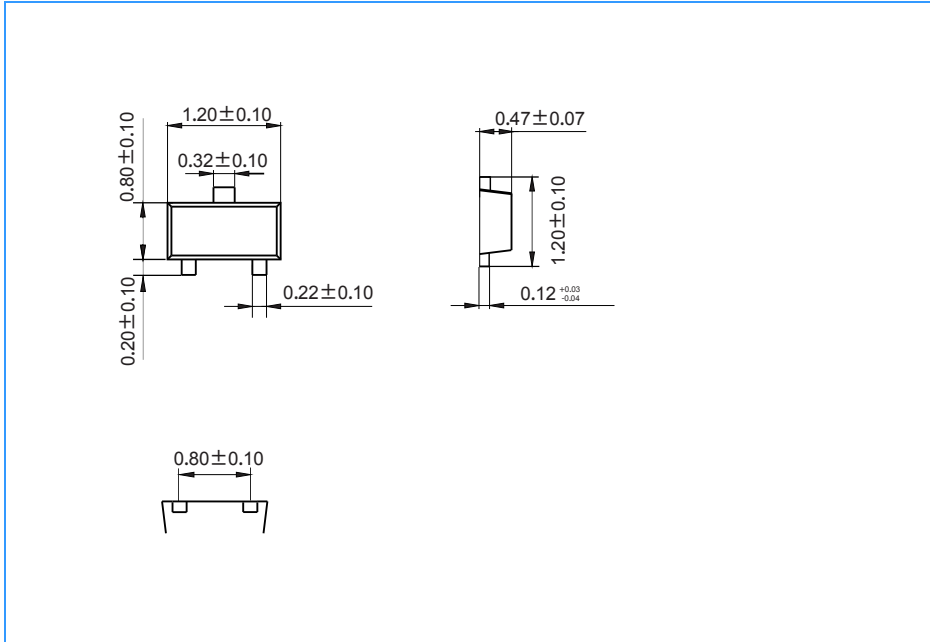

### Package Outline Dimensions (unit: mm)

### Mounting Pad Layout (unit: mm)