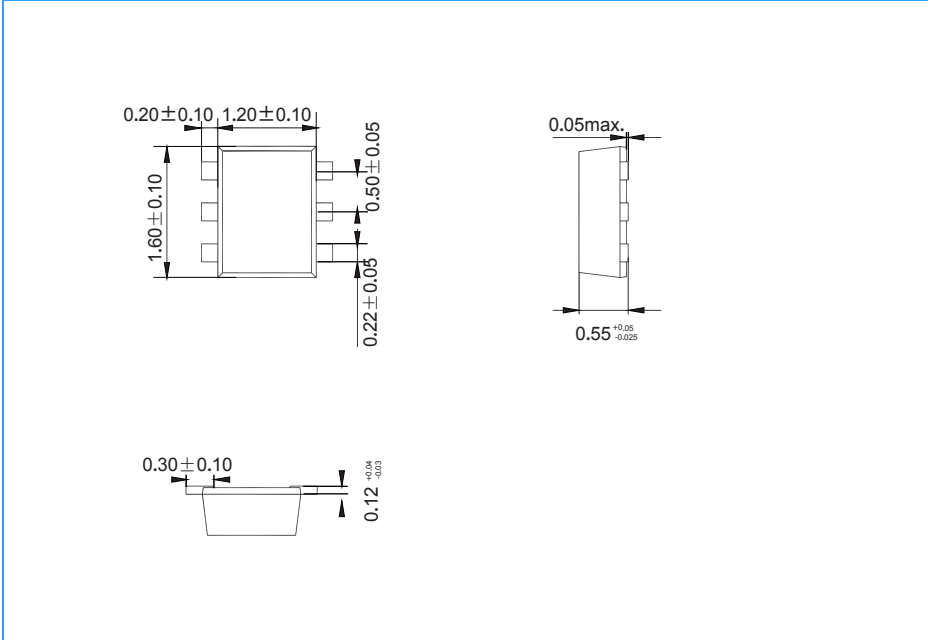

## Package Outline Dimensions (unit: mm)

## Mounting Pad Layout (unit: mm)