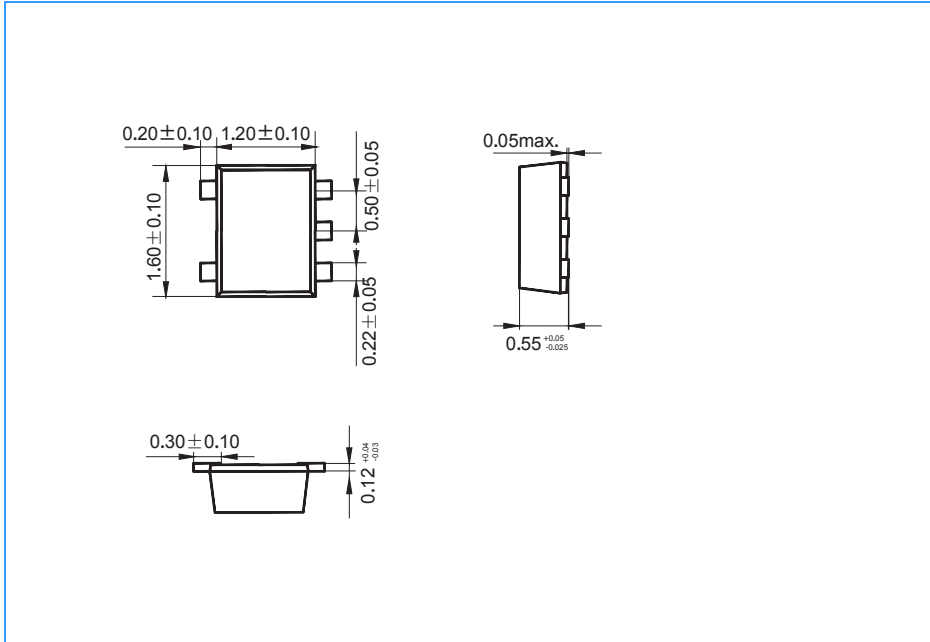

Package

SOT-553

Package Outline Dimensions (unit: mm)

Mounting Pad Layout (unit: mm)

Packing Information

Package	Shipping Quantity
SOT-553	3000 pcs / Tape & Reel