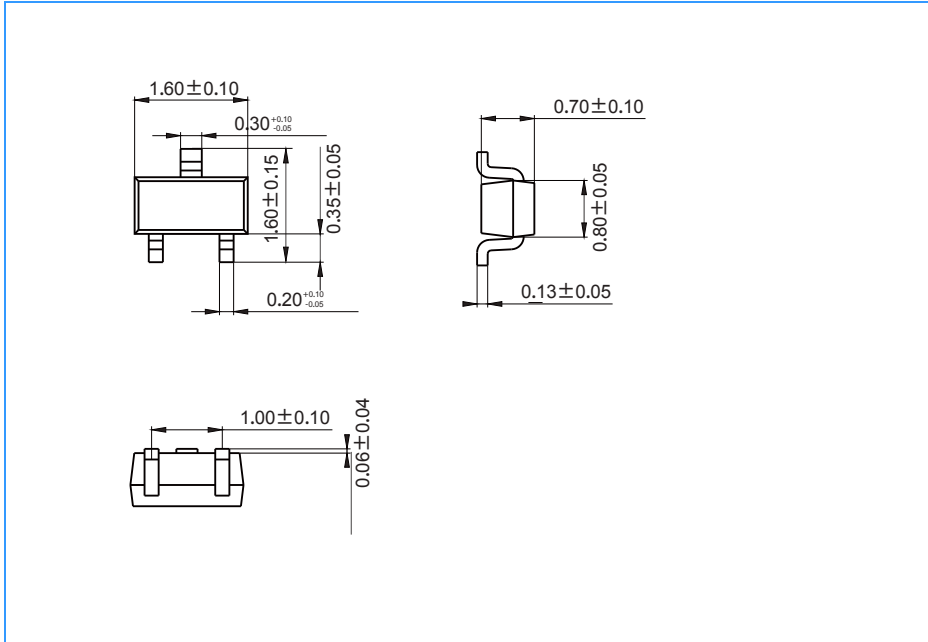

### Package Outline Dimensions (unit: mm)

### Mounting Pad Layout (unit: mm)

### Packing Information

Package	Shipping Quantity
SOT-523	3000 pcs / Tape & Reel