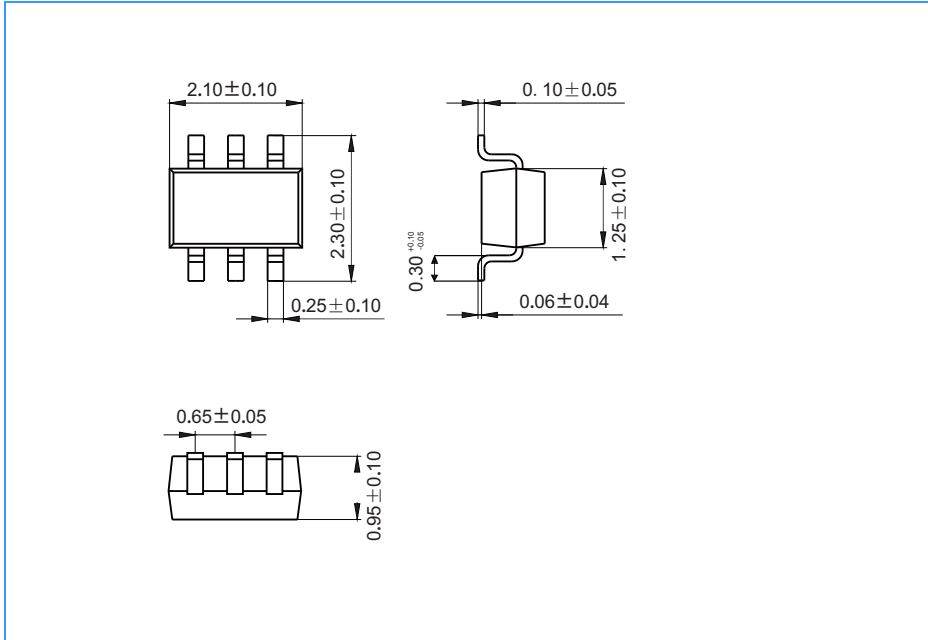

Package

SOT-363

Package Outline Dimensions (unit: mm)

Mounting Pad Layout (unit: mm)

Packing Information

Package	Shipping Quantity
SOT-363	3000 pcs / Tape & Reel