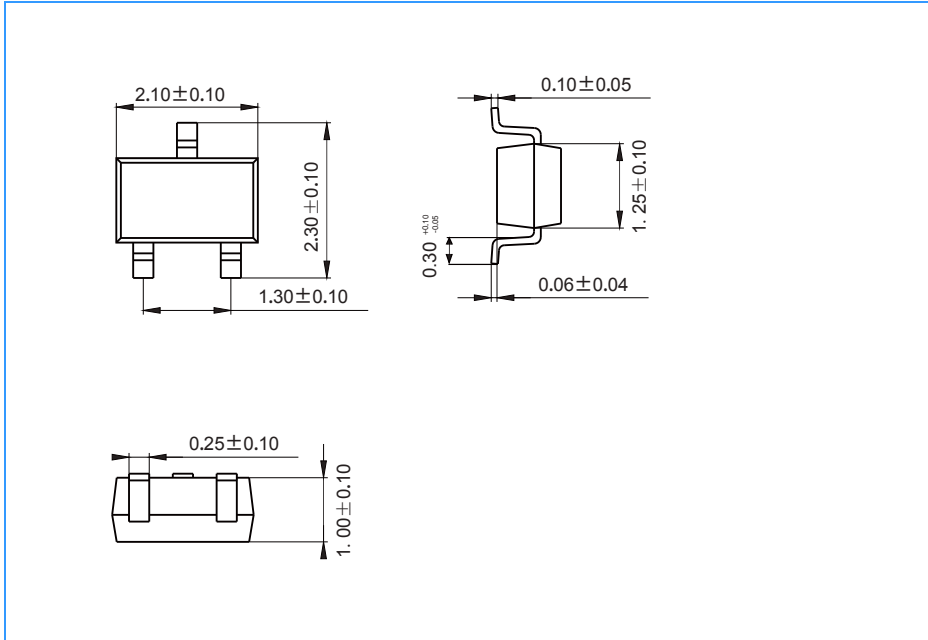

### Package Outline Dimensions (unit: mm)

### Mounting Pad Layout (unit: mm)