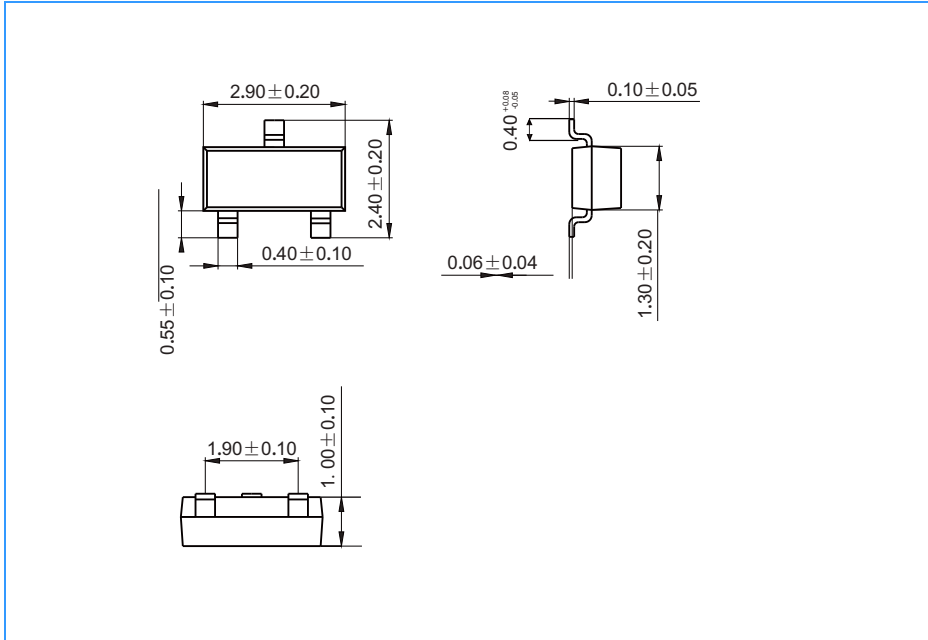

Package

SOT-23

Package Outline Dimensions (unit: mm)

Mounting Pad Layout (unit: mm)

Packing Information

Package	Shipping Quantity
SOT-23	3000 pcs / Tape & Reel