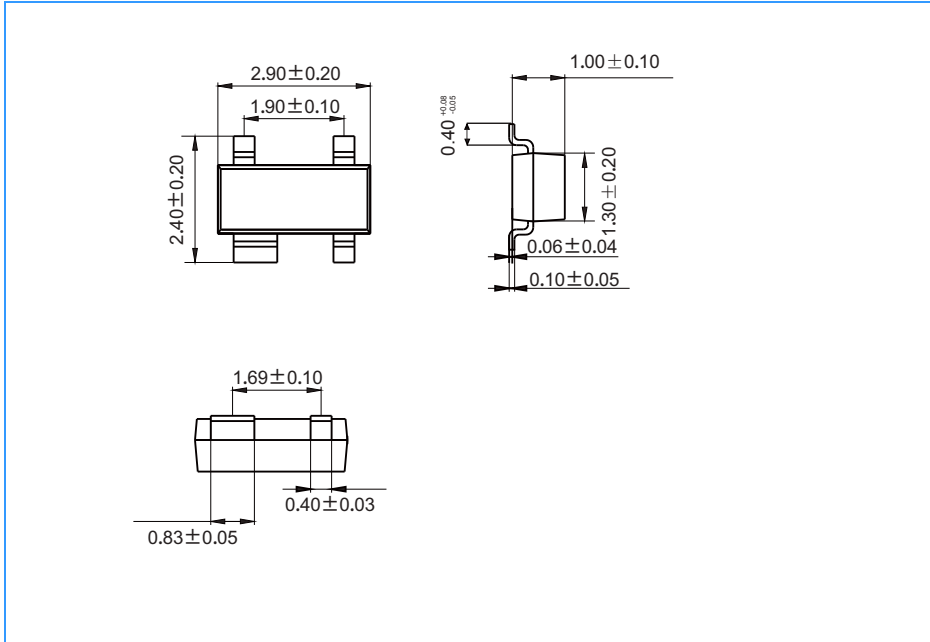

Package

SOT-143

Package Outline Dimensions (unit: mm)

Mounting Pad Layout (unit: mm)

Packing Information

Package	Shipping Quantity
SOT-143	3000 pcs / Tape & Reel