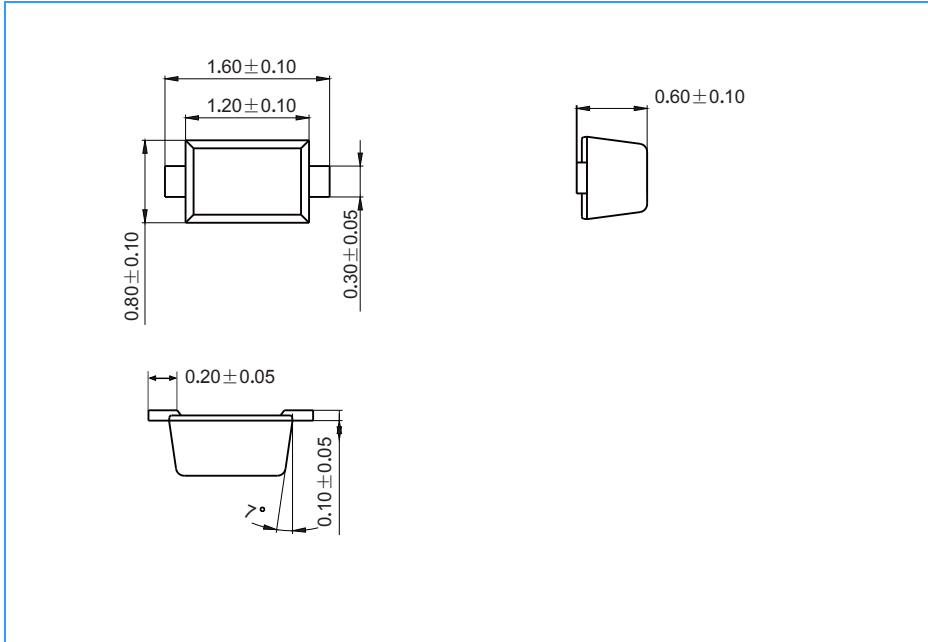

Package

SOD-523

Package Outline Dimensions (unit: mm)

Mounting Pad Layout (unit: mm)

Packing Information

Package	Shipping Quantity
SOD-523	3000 pcs / Tape & Reel