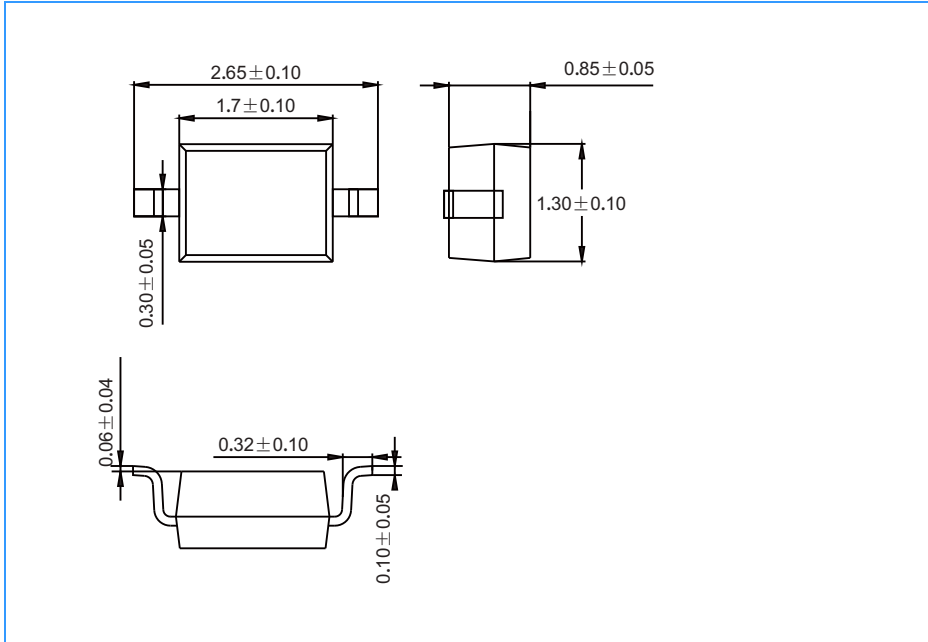

### Package Outline Dimensions (unit: mm)

### Mounting Pad Layout (unit: mm)

### Packing Information

Package	Shipping Quantity
SOD-323	3000 pcs / Tape & Reel