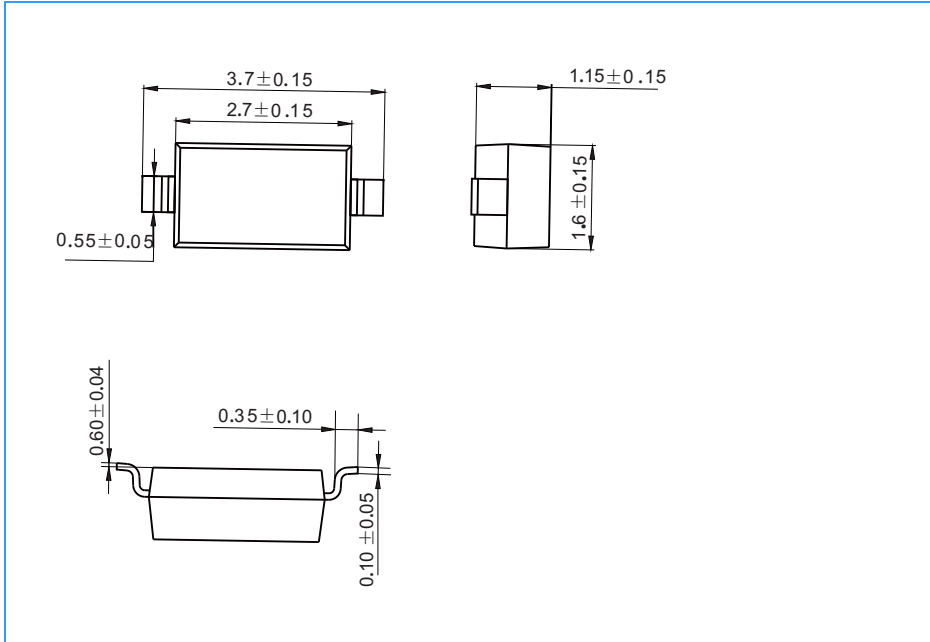

Package

SOD-123

Package Outline Dimensions (unit: mm)

Mounting Pad Layout (unit: mm)

Packing Information

| Package | Shipping Quantity |
|---------|------------------------|
| SOD-123 | 3000 pcs / Tape & Reel |