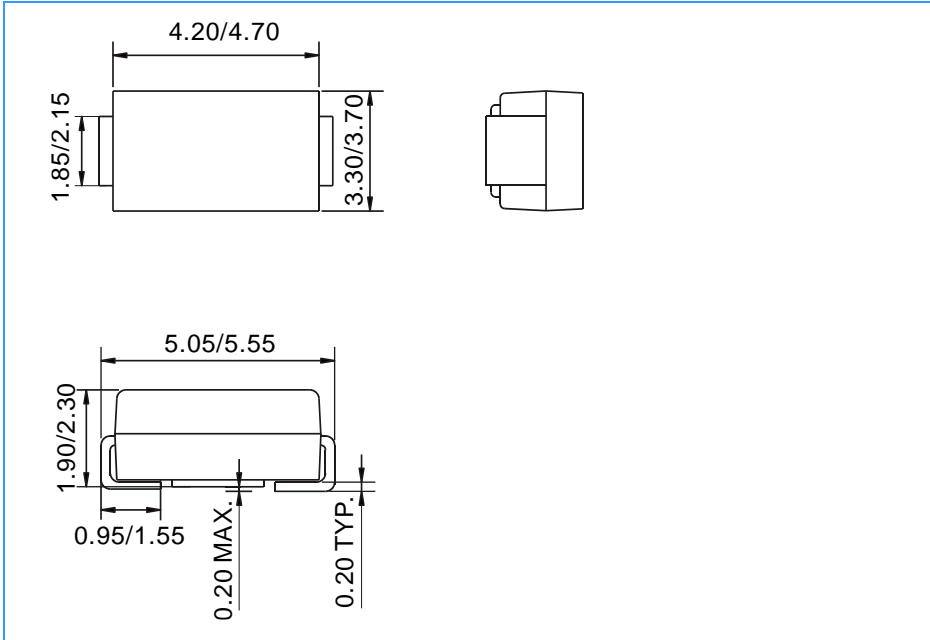

Package

SMB

Package Outline Dimensions (unit: mm)

Mounting Pad Layout (unit: mm)

Packing Information

Package	Shipping Quantity
SMB	3000 pcs / Tape & Reel