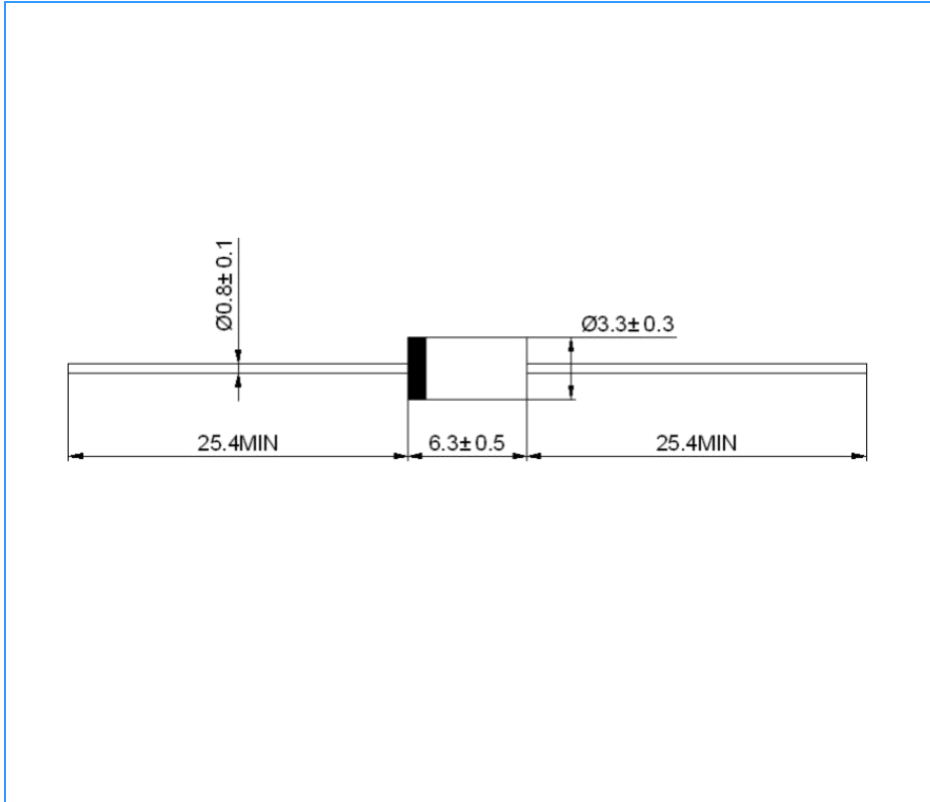

### Package Outline Dimensions (unit: mm)